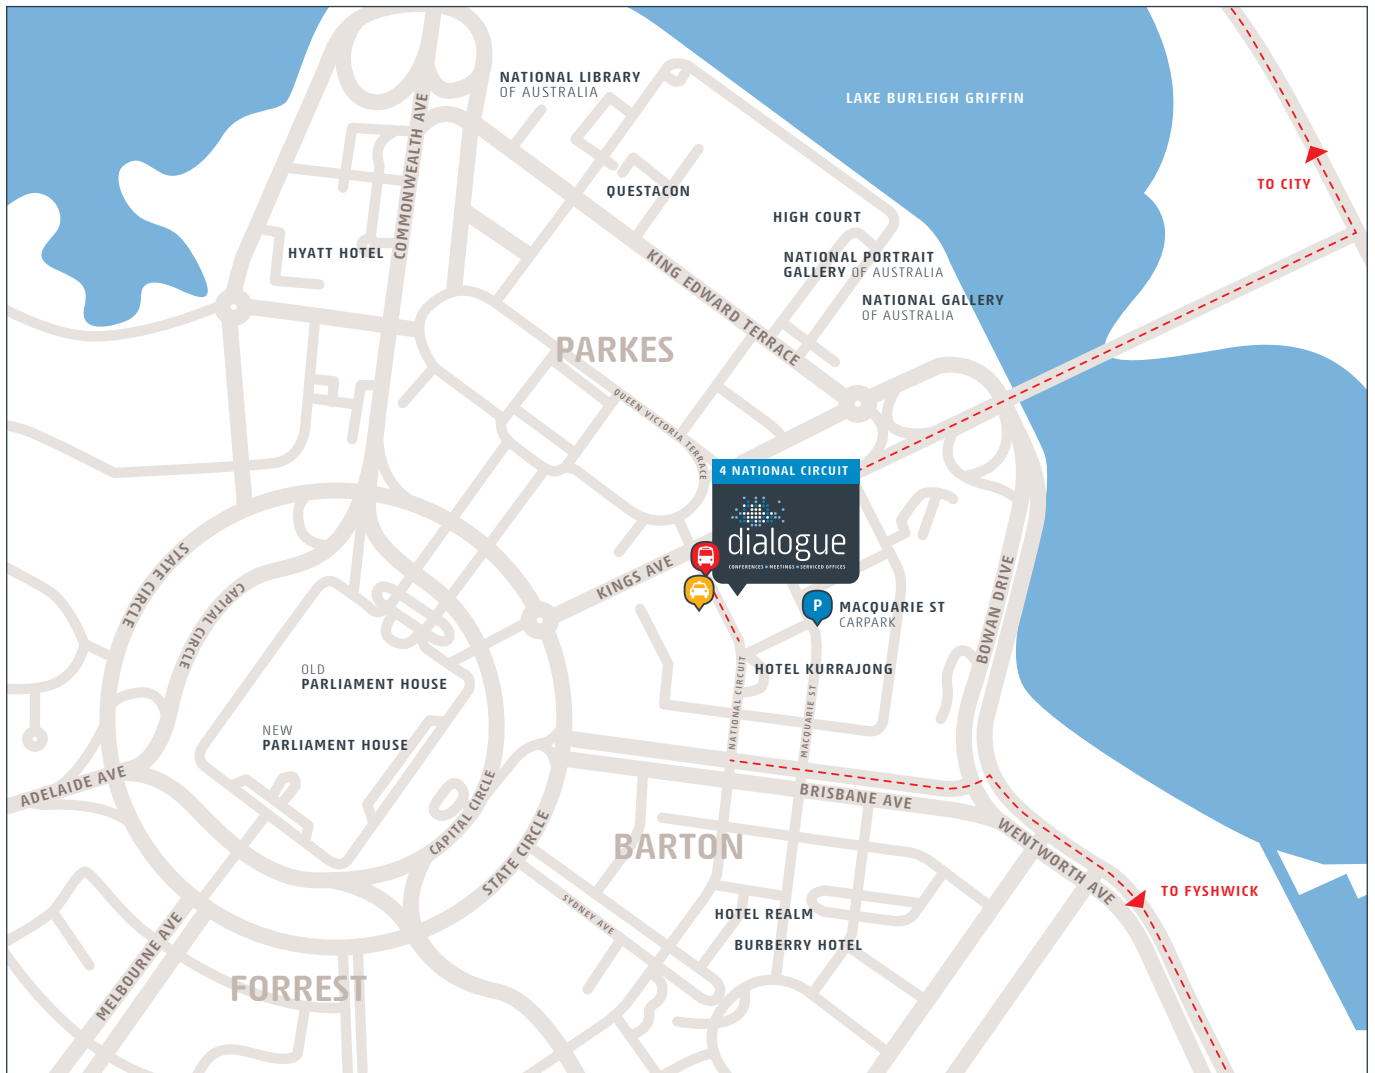

TRAVEL INFORMATION

PARKING

Metered parking is readily available at Macquarie Street; next to the Edmund Barton Building, it is a 1 minute walk to Dialogue located on the ground floor of the 4 National circuit building.

RECOMMENDED CARPARK
Macquarie Street

TAXI

There is a taxi pickup/drop off point directly in front of Dialogue on National Circuit. Check with reception to pre-book a taxi to ensure you get to your destination on time.

Depending on traffic, we are located within 15 minutes from the airport, 7 minutes from the city and 2 minutes from Parliament House. There are two taxi services in Canberra;

CANBERRA ELITE TAXIS
13 2227

CABXPRESS
02 6260 6011

BUS

The RED RAPID bus runs directly to and from the city - with a travel time of around 15 minutes; this route is marked on the map.

Other routes pass along National circuit and travel to; Gungahlin, Fyshwick, Woden and Tuggeranong. Full service information may be obtained from the Action website.